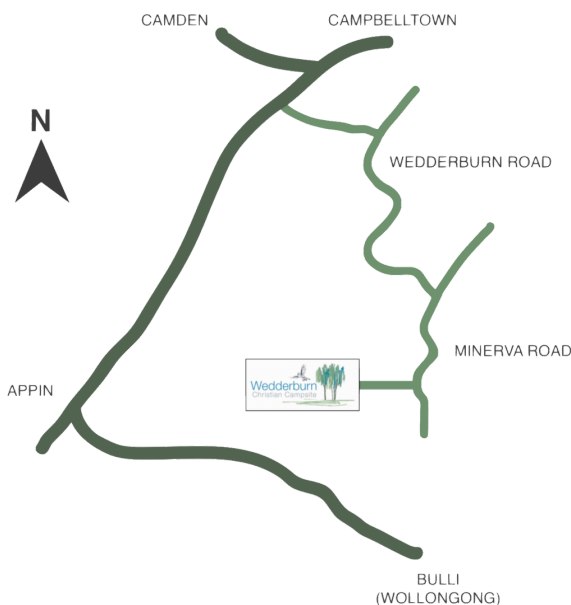

**Please do not bring mobile phones, ipods or electronic devices.*

GET IN TOUCH

✉ adventurecamps@wedderburn.org.au

☎ 02 4634 1265

📍 208 Minerva Road, Wedderburn

🌐 www.wedderburn.org.au

WILD ADVENTURE DAY CAMP (KINDY-YEAR 2)